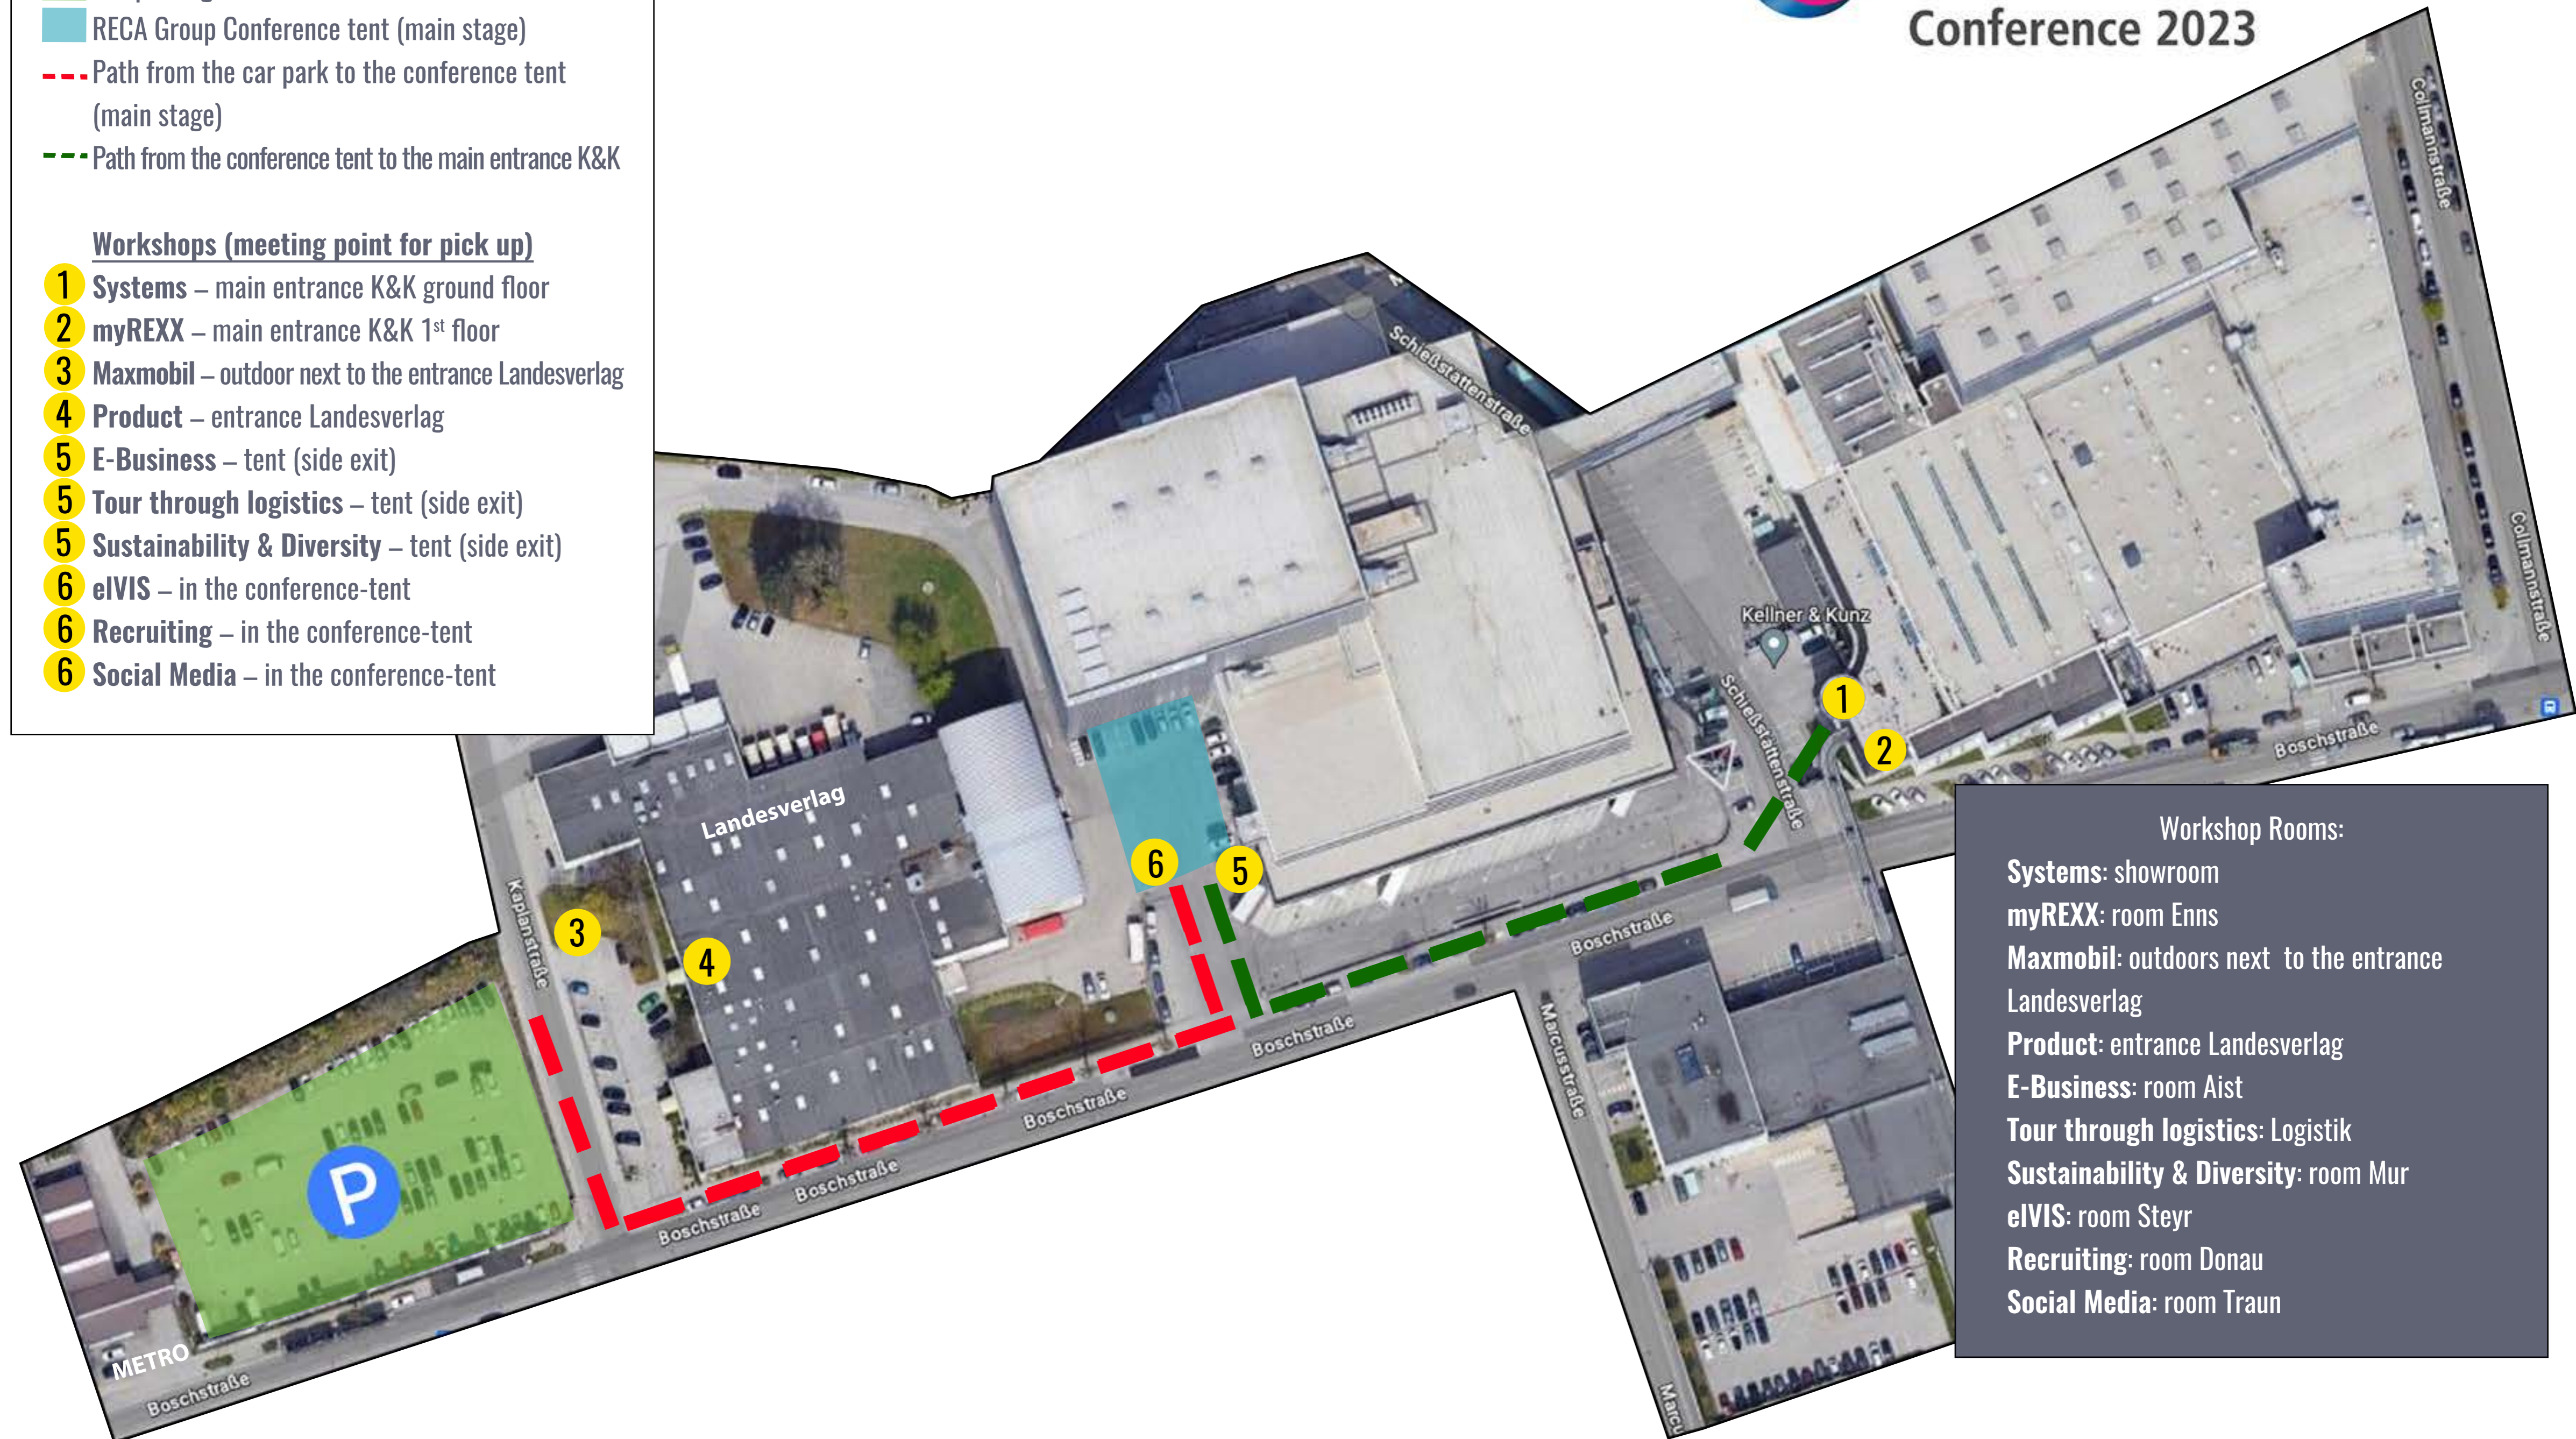

SITE MAP

- Car parking
- RECA Group Conference tent (main stage)
- - - Path from the car park to the conference tent (main stage)
- - - Path from the conference tent to the main entrance K&K

Workshops (meeting point for pick up)

- 1 **Systems** – main entrance K&K ground floor
- 2 **myREXX** – main entrance K&K 1st floor
- 3 **Maxmobil** – outdoor next to the entrance Landesverlag
- 4 **Product** – entrance Landesverlag
- 5 **E-Business** – tent (side exit)
- 5 **Tour through logistics** – tent (side exit)
- 5 **Sustainability & Diversity** – tent (side exit)
- 6 **eIVIS** – in the conference-tent
- 6 **Recruiting** – in the conference-tent
- 6 **Social Media** – in the conference-tent

RECA Group Conference 2023

Workshop Rooms:

- Systems:** showroom
- myREXX:** room Enns
- Maxmobil:** outdoors next to the entrance Landesverlag
- Product:** entrance Landesverlag
- E-Business:** room Aist
- Tour through logistics:** Logistik
- Sustainability & Diversity:** room Mur
- eIVIS:** room Steyr
- Recruiting:** room Donau
- Social Media:** room Traun